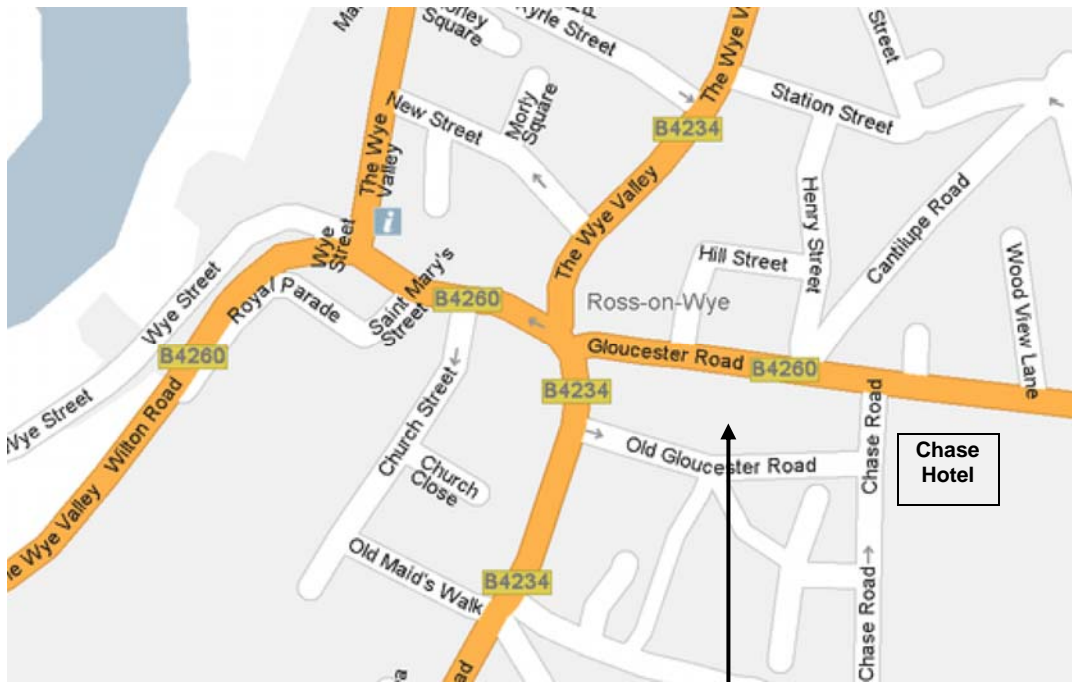

Directions to Kirintec Limited

Ross on Wye is at the end of the M50, and on the A40 from Gloucester.

1. At the end of the M50 (from the direction of Bristol or Birmingham via the M5), go straight over the first roundabout.
2. Take the first left off the second roundabout (BP garage on left, Labels on the right) signposted to A40 Gloucester and Ross Industrial Estates.
3. Take the right exit off the third roundabout to Ross centre. This is the Gloucester Road.

Take a left turn in to Chase Road directly past the Chase Hotel on the left and then immediately right into Old Gloucester Road.

Walter Scott House is approx 100 yards on the right.

*For SatNav directions, use
No 9 Old Gloucester Road, HR9 5PB*

3
To A40
and M50

If you miss the turn into Chase Road, the Gloucester Road becomes a one-way street. Continue to the town centre at the top of the road and turn left and immediately left again into Old Gloucester Road.